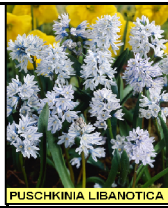

PUSCHKINIA LIBANOTICA
Bulbs.per pack **25**
Bulb size 5\UP
P.Depth **86C** 8cm
Fl. height 15cm
Fl. time Mar/Apr